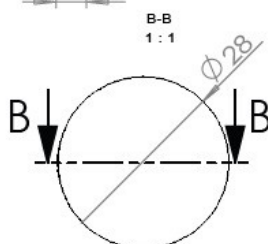

PRODUCT SHEET

Description:

Brass Door Knob "Haag II", $\varnothing 28\text{mm}$, CPL, 6-12mm Glass Thickness, With Insert Brass Bushing, Drill Hole $\varnothing 10\text{ mm}$

Item number:

15.24.033-0

Units	Box	Carton	HS Code	Barcode
Pair	1	20	8302415000	 5704866516174