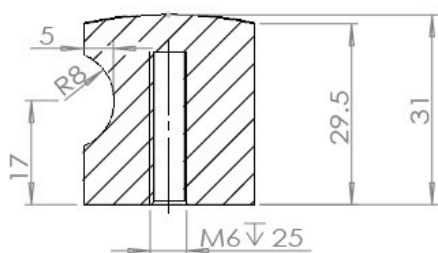

PRODUCT SHEET

Description:

Brass Door Knob "Haag II", $\varnothing 28\text{mm}$, CPL, 6-12mm Glass Thickness, With Insert Brass Bushing, Drill Hole $\varnothing 10\text{ mm}$

Item number:

15.24.033-0

Units	Box	Carton	HS Code	Barcode
Pair	1	20	8302415000	 5704866516174