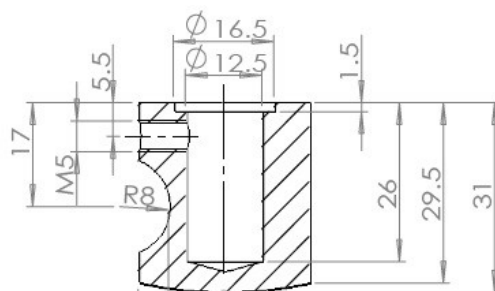

PRODUCT SHEET

Description:

Brass Door Knob "Haag II", $\varnothing 28\text{mm}$, CPL, 6-12mm Glass Thickness, With Insert Brass Bushing, Drill Hole $\varnothing 10\text{ mm}$

Item number:

15.24.033-0

Units	Box	Carton	HS Code	Barcode
Pair	1	20	8302415000	 5704866516174